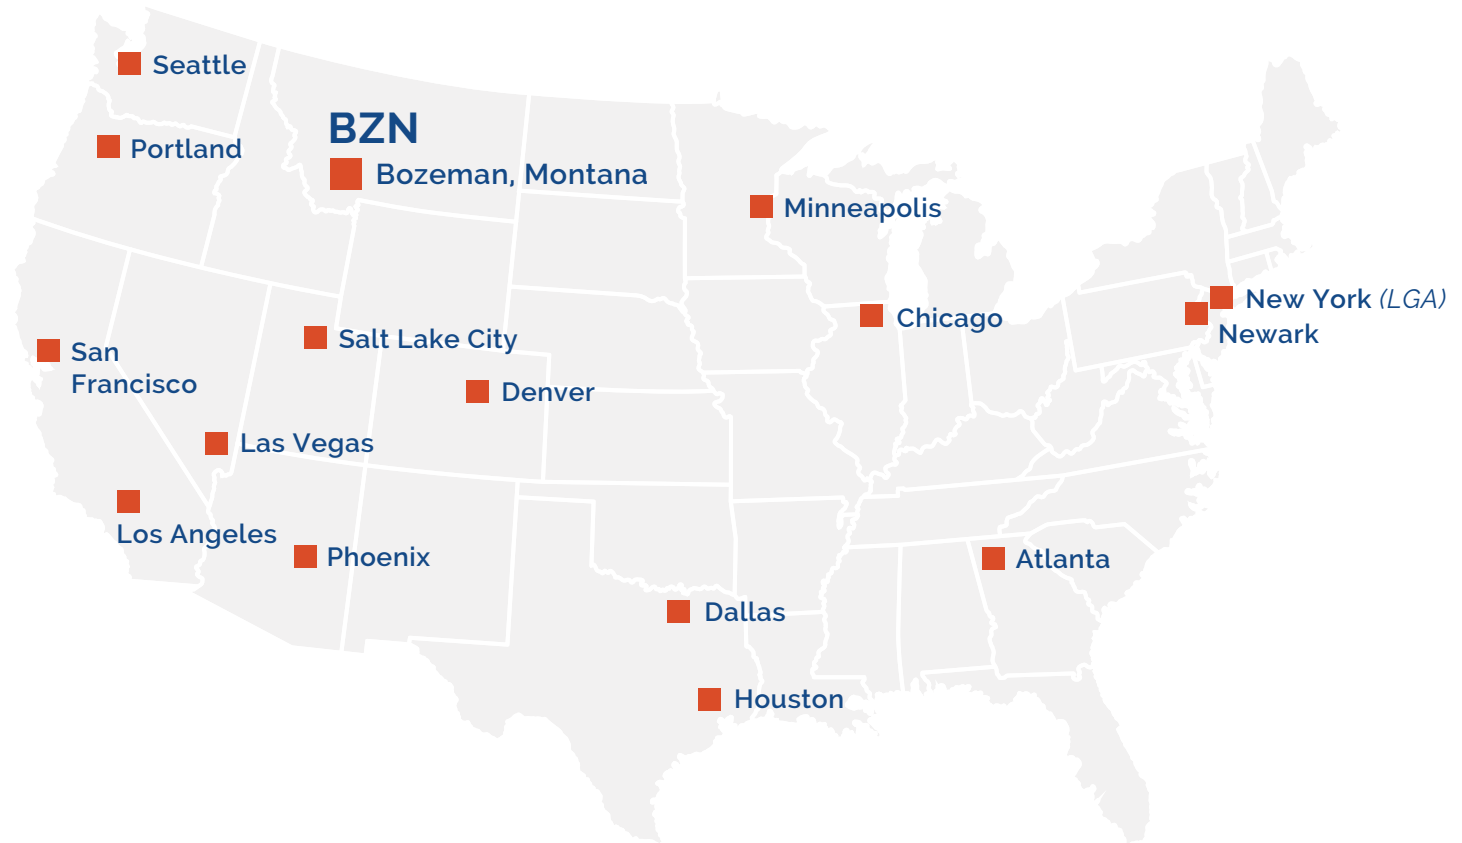

BOZEMAN YELLOWSTONE INTERNATIONAL AIRPORT (BZN) DIRECT FLIGHT MAP

Bozeman Yellowstone International Airport (BZN) is the recommended airport for flying to Sage Lodge.

It is approximately a one-hour drive from Sage Lodge and there are fifteen non-stop flights to Bozeman from around the country.